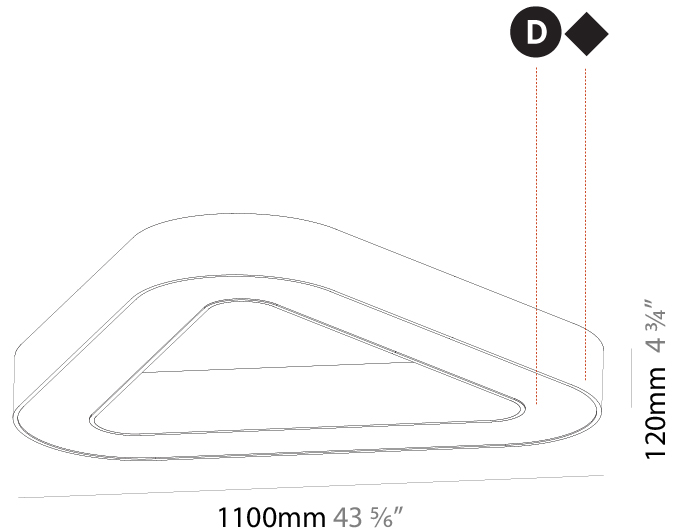

GENERAL

Series: Glorious
Subseries: Glorious Victory
Brand: Prolicht
Division: Architectural
Mounting Type: Surface
Mounting Location: Ceiling
Subcategory: Ambient

PHYSICAL

Shape: Abstract
Length (mm): 1100
Length (in): 43 ⁵/₁₆
Width (mm): 1100
Width (in): 43 ⁵/₁₆
Height (mm): 120
Height (in): 4 ³/₄
Light Distribution: Direct
Weight (kg): 10.20
Weight (lbs): 22.48
Diffuser: PMMA - Opal or Micro-Prism
Fixture Finish: SSR / BKV / CWI / CRY / HAB / UFT / ITA / RUA / FTG / MYG / LOD / PUS / FRO / FUP / KIA / POP / BLS / SPG / MEY / GOH / GUM / CHC / COM / ABZ / JAG / OBR / MOS / ROR
Fixture Material: Aluminum

ELECTRICAL

Lamp Type: LED (Zhaga Standard)
Input Wattage (W): 45
Total Output Wattage (W): 36 / 28.8 (3500K)
Dimming: Non-Dimming / Phase Dimming (120Vac only) / 0-10V Dimming
Driver Included: Yes
Driver Location: Integrated
Driver Type: Constant Current - 120 / 277Vac
Driver Class: Class 2
Input Voltage (V): 120 - 277
Constant Current (MA): 350 / 900 (3500K)

LED

Color Temperature (°K): 3000 / 3500 / 4000
Max. Delivered Lumen (lm): 4150 / 4302 / 4390
CRI: >80 CRI
Efficiency (%): 65
Lamp Life (hrs): 50000

OPTICAL

RATINGS AND CERTIFICATIONS

Certified By: Certified for North American Standards
IP rating: IP20