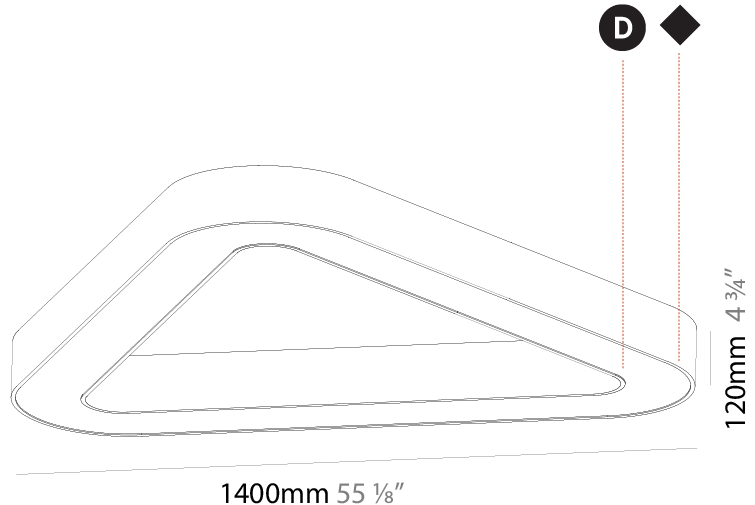

GENERAL

Series: Glorious
Subseries: Glorious Victory
Brand: Prolight
Division: Architectural
Mounting Type: Surface
Mounting Location: Ceiling
Subcategory: Ambient

PHYSICAL

Shape: Abstract
Length (mm): 1400
Length (in): 55 1/8
Width (mm): 1400
Width (in): 55 1/8
Height (mm): 120
Height (in): 4 3/4
Light Distribution: Direct
Weight (kg): 15.2
Weight (lbs): 33.51
Diffuser: PMMA - Opal or Micro-Prism
Fixture Finish: SSR / BKV / CWI / CRY / HAB / UFT / ITA / RUA / FTG / MYG / LOD / PUS / FRO / FUP / KIA / POP / BLS / SPG / MEY / GOH / GUM / CHC / COM / ABZ / JAG / OBR / MOS / ROR
Fixture Material: Aluminum

ELECTRICAL

Lamp Type: LED (Zhaga Standard)
Input Wattage (W): 60
Total Output Wattage (W): 48 / 38.4 (3500K)
Dimming: Non-Dimming / Phase Dimming (120Vac only) / 0-10V Dimming
Driver Included: Yes
Driver Location: Integrated
Driver Type: Constant Current - 120 / 277Vac
Driver Class: Class 2
Input Voltage (V): 120 - 277
Constant Current (MA): 350 / 1200 (3500K)

LED

Color Temperature (°K): 3000 / 3500 / 4000
Max. Delivered Lumen (lm): 5540 / 5733 / 5850
CRI: >80 CRI
Efficiency (%): 65
Lamp Life (hrs): 50000

OPTICAL

RATINGS AND CERTIFICATIONS

Certified By: Certified for North American Standards
IP rating: IP20