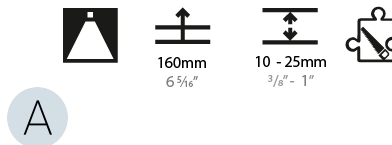

GENERAL

Series: Glorious
Subseries: Glorious Victory
Brand: Prolicht
Division: Architectural
Mounting Type: Recessed
Mounting Location: Ceiling
Subcategory: Ambient

PHYSICAL

Shape: Abstract
Length (mm): 1121
Length (in): 44 1/8
Width (mm): 1121
Width (in): 44 1/8
Height (mm): 150
Height (in): 5 7/8
Min. Recessing Depth (mm): 160
Min. Recessing Depth (in): 6 5/16
Light Distribution: Direct
Weight (kg): 13.609
Weight (lbs): 29.94
Diffuser: PMMA - Opal or Micro-Prism
Fixture Finish: SSR / BKV / CWI / CRY / HAB / UFT / ITA / RUA / FTG / MYG / LOD / PUS / FRO / FUP / KIA / POP / BLS / SPG / MEY / GOH / GUM / CHC / COM / ABZ / JAG / OBR / MOS / ROR
Fixture Material: Aluminum

ELECTRICAL

Lamp Type: LED (Zhaga Standard)
Input Wattage (W): 45
Total Output Wattage (W): 36 / 28.8 (3500K)
Dimming: Non-Dimming / Phase Dimming (120Vac only) / 0-10V Dimming
Driver Included: Yes
Driver Location: Integrated
Driver Type: Constant Current - 120 / 277Vac
Driver Class: Class 2
Input Voltage (V): 120 - 277
Constant Current (MA): 350 / 900 (3500K)

LED

Color Temperature (°K): 3000 / 3500 / 4000
Max. Delivered Lumen (lm): 4150 / 4302 / 4390
CRI: >80 CRI
Efficiency (%): 65
Lamp Life (hrs): 50000

OPTICAL

RATINGS AND CERTIFICATIONS

Certified By: Certified for North American Standards
IP rating: IP20