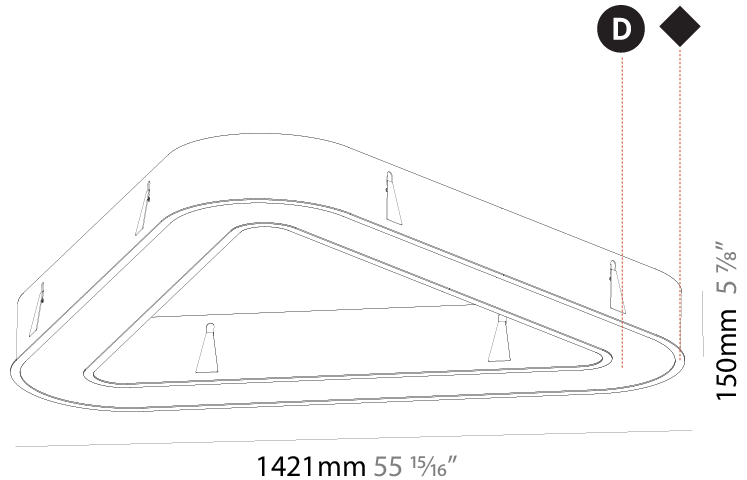

GENERAL

Series: Glorious
Subseries: Glorious Victory
Brand: Prolicht
Division: Architectural
Mounting Type: Recessed
Mounting Location: Ceiling
Subcategory: Ambient

PHYSICAL

Shape: Abstract
Length (mm): 1421
Length (in): 55 ¹⁵/₁₆
Width (mm): 1421
Width (in): 55 ¹⁵/₁₆
Height (mm): 150
Height (in): 5 ⁷/₈
Min. Recessing Depth (mm): 160
Min. Recessing Depth (in): 6 ⁵/₁₆
Light Distribution: Direct
Weight (kg): 17.995
Weight (lbs): 39.59
Diffuser: PMMA - Opal or Micro-Prism
Fixture Finish: SSR / BKV / CWI / CRY / HAB / UFT / ITA / RUA / FTG / MYG / LOD / PUS / FRO / FUP / KIA / POP / BLS / SPG / MEY / GOH / GUM / CHC / COM / ABZ / JAG / OBR / MOS / ROR
Fixture Material: Aluminum

ELECTRICAL

Lamp Type: LED (Zhaga Standard)
Input Wattage (W): 60
Total Output Wattage (W): 48 / 38.4 3500K
Dimming: Non-Dimming / Phase Dimming (120Vac only) / 0-10V Dimming
Driver Included: Yes
Driver Location: Integrated
Driver Type: Constant Current - 120 / 277Vac
Driver Class: Class 2
Input Voltage (V): 120 - 277
Constant Current (MA): 350 / 1200 (3500K)

LED

Color Temperature (°K): 3000 / 3500 / 4000
Max. Delivered Lumen (lm): 5540 / 5733 / 5850
CRI: >80 CRI
Efficiency (%): 65
Lamp Life (hrs): 50000

OPTICAL

RATINGS AND CERTIFICATIONS

Certified By: Certified for North American Standards
IP rating: IP20