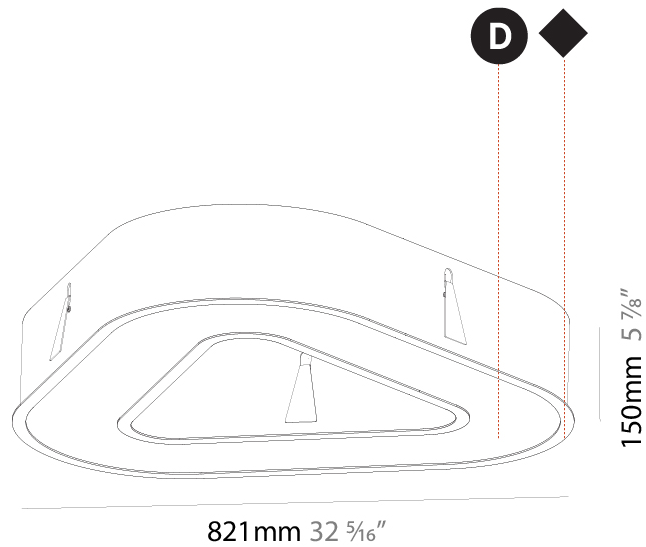

GENERAL

Series: Glorious
Subseries: Glorious Victory
Brand: Prolicht
Division: Architectural
Mounting Type: Recessed
Mounting Location: Ceiling
Subcategory: Ambient

PHYSICAL

Shape: Abstract
Length (mm): 821
Length (in): 32 5/16
Width (mm): 821
Width (in): 32 5/16
Height (mm): 150
Height (in): 5 7/8
Min. Recessing Depth (mm): 160
Min. Recessing Depth (in): 6 3/16
Light Distribution: Direct
Weight (kg): 8.969
Weight (lbs): 19.73
Diffuser: PMMA - Opal or Micro-Prism
Fixture Finish: SSR / BKV / CWI / CRY / HAB / UFT / ITA / RUA / FTG / MYG / LOD / PUS / FRO / FUP / KIA / POP / BLS / SPG / MEY / GOH / GUM / CHC / COM / ABZ / JAG / OBR / MOS / ROR
Fixture Material: Aluminum

ELECTRICAL

Lamp Type: LED (Zhaga Standard)
Input Wattage (W): 30
Total Output Wattage (W): 24 / 19.2 (3500K)
Dimming: Non-Dimming / Phase Dimming (120Vac only) / 0-10V Dimming
Driver Included: Yes
Driver Location: Integrated
Driver Type: Constant Current - 120 / 277Vac
Driver Class: Class 2
Input Voltage (V): 120 - 277
Constant Current (MA): 350 / 600 (3500K)

LED

Color Temperature (°K): 3000 / 3500 / 4000
Max. Delivered Lumen (lm): 2770
CRI: >80 CRI
Efficiency (%): 65
Lamp Life (hrs): 50000

OPTICAL

RATINGS AND CERTIFICATIONS

Certified By: Certified for North American Standards
IP rating: IP20